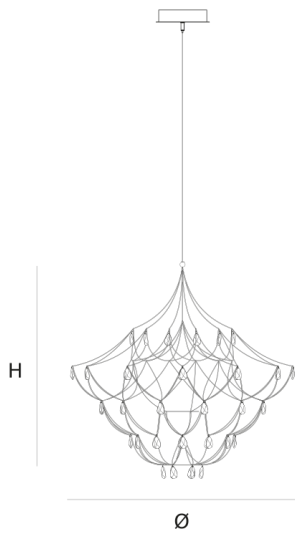

Product data sheet

Date: April 19th 2023

ABOUT **CRYSTAL GALAXY** **CHANDELIER** by Jan Pauwels

Like bright stars in the galaxy the crystals are sparkling in this transparent structure.

DIMENSIONS

Ø 60 cm 23.6 inch
H 60 cm 23.6 inch

CANOPY

Ø 20 cm 7.9 inch
H 5 cm 2 inch

CABLELENGTH

Up to 200 cm 78 inch

LIGHTSOURCE

48 x led E10, 12V/0,33W,
2600K, 1104LM

INCLUDED

Yes

 KG	 KG	
2	3	57x57x57cm
1	1.5	34x34x17cm

FINISH

Nickel 
Brass 
Blackbrass 

TYPE.NR

TYPE	Chandelier
STANDARD	
OPTIONAL	Downlight led 2700K 12V – 3W. 3000K or 3500K led.
TRANSFORMER/DRIVER	SCPower KVF-12030-TDW
DIMMING	leading and trailing edge
CLASSIFICATION	UL no IP20 yes